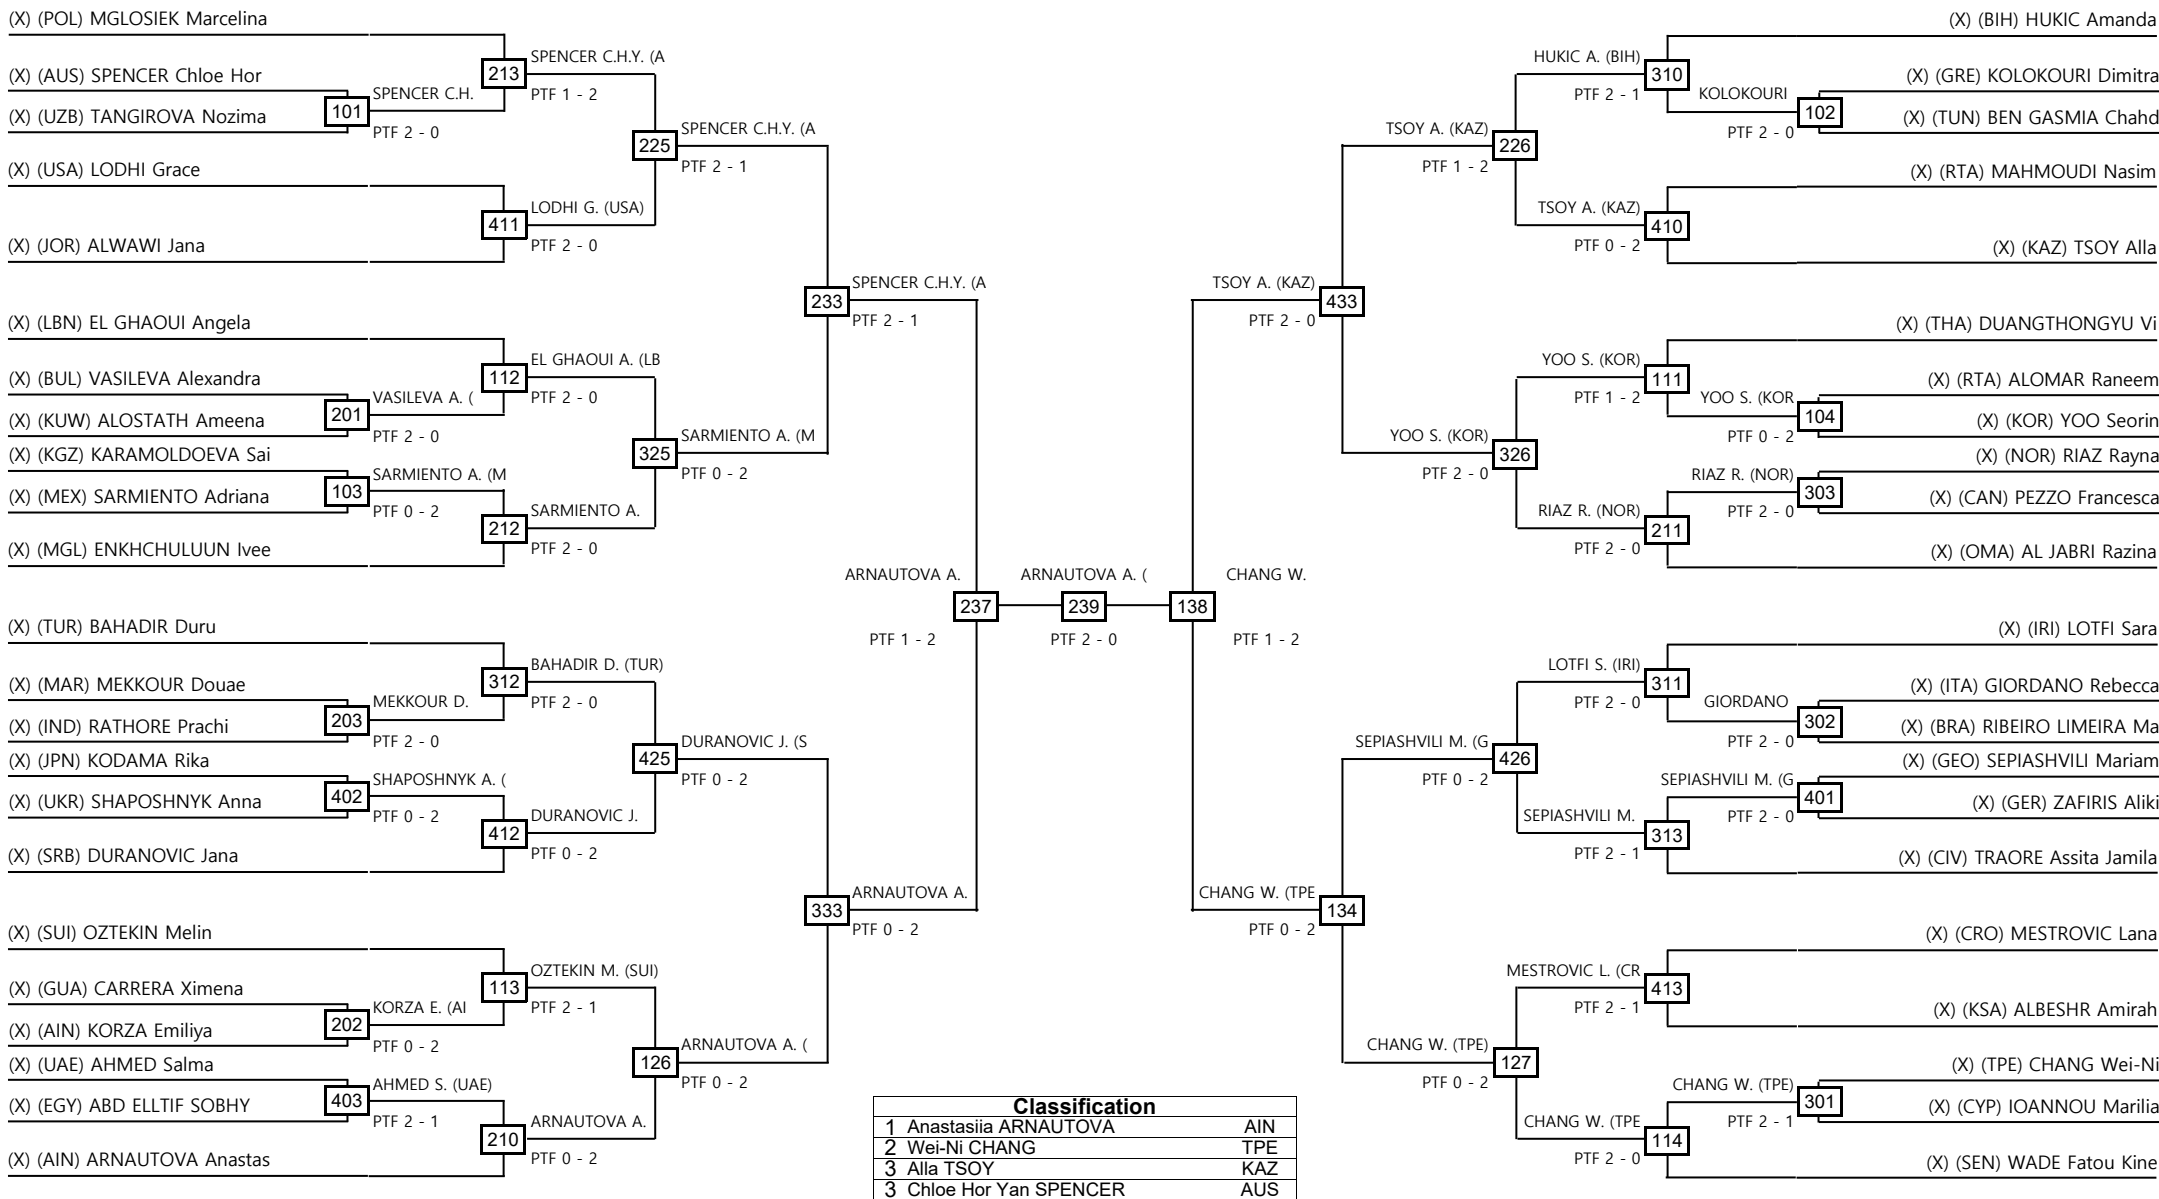

Women -47kg Contestants: 45

Round of 64 Round of 32 Round of 16 Quarterfinals Semifinals Final Semifinals Quarterfinals Round of 16 Round of 32 Round of 64

LEGEND RSC: Win by Referee Stop the contest WDR: Win by Withdrawal DQB: Win by Disqualification for unsportsmanlike behavior
 (x): Seed PTF: Win by final score DSQ: Win by disqualification R: Round

Men -45kg Contestants: 48

Round of 64 Round of 32 Round of 16 Quarterfinals Semifinals Final Semifinals Quarterfinals Round of 16 Round of 32 Round of 64

LEGEND RSC: Win by Referee Stop the contest WDR: Win by Withdrawal DQB: Win by Disqualification for unsportsmanlike behavior
 (x): Seed PTF: Win by final score DSQ: Win by disqualification R: Round

Women -51kg Contestants: 40

Round of 64 Round of 32 Round of 16 Quarterfinals Semifinals Final Semifinals Quarterfinals Round of 16 Round of 32 Round of 64

LEGEND RSC: Win by Referee Stop the contest WDR: Win by Withdrawal DQB: Win by Disqualification for unsportsmanlike behavior
 (x): Seed PTF: Win by final score DSQ: Win by disqualification R: Round

Men +65kg Contestants: 28

Round of 32 Round of 16 Quarterfinals Semifinals Final Semifinals Quarterfinals Round of 16 Round of 32

LEGEND RSC: Win by Referee Stop the contest WDR: Win by Withdrawal DQB: Win by Disqualification for unsportsmanlike behavior
(x): Seed PTF: Win by final score DSQ: Win by disqualification R: Round