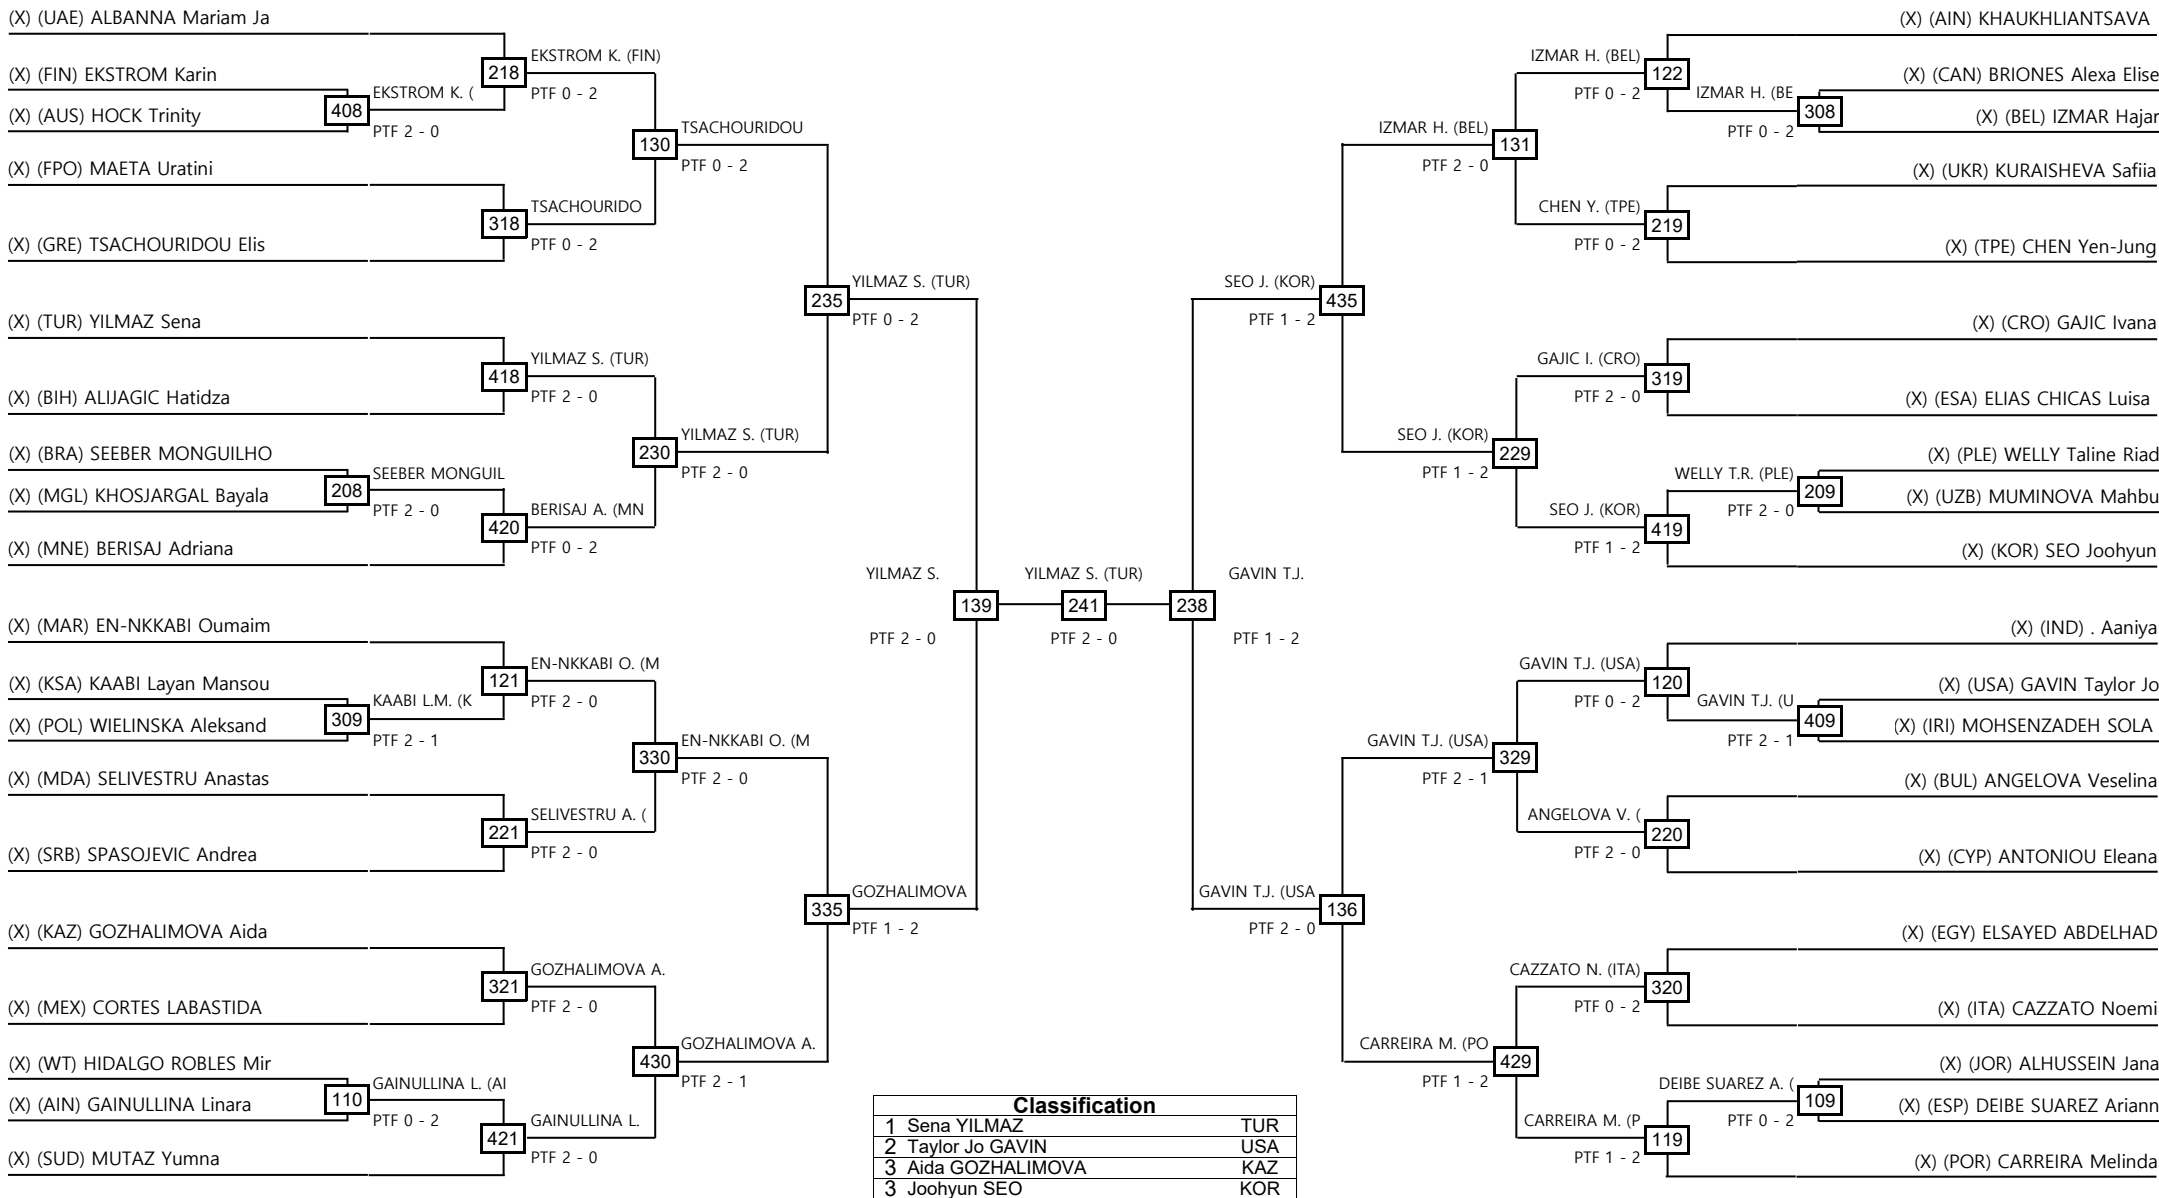

Women -47kg Contestants: 45

Round of 64 Round of 32 Round of 16 Quarterfinals Semifinals Final Semifinals Quarterfinals Round of 16 Round of 32 Round of 64

LEGEND RSC: Win by Referee Stop the contest WDR: Win by Withdrawal DQB: Win by Disqualification for unsportsmanlike behavior
 (x): Seed PTF: Win by final score DSQ: Win by disqualification R: Round

Men -45kg Contestants: 48

Round of 64 Round of 32 Round of 16 Quarterfinals Semifinals Final Semifinals Quarterfinals Round of 16 Round of 32 Round of 64

LEGEND RSC: Win by Referee Stop the contest WDR: Win by Withdrawal DQB: Win by Disqualification for unsportsmanlike behavior
 (x): Seed PTF: Win by final score DSQ: Win by disqualification R: Round

Women -51kg Contestants: 40

Round of 64 Round of 32 Round of 16 Quarterfinals Semifinals Final Semifinals Quarterfinals Round of 16 Round of 32 Round of 64

LEGEND RSC: Win by Referee Stop the contest WDR: Win by Withdrawal DQB: Win by Disqualification for unsportsmanlike behavior
 (x): Seed PTF: Win by final score DSQ: Win by disqualification R: Round

Men +65kg Contestants: 28

Round of 32 Round of 16 Quarterfinals Semifinals Final Semifinals Quarterfinals Round of 16 Round of 32

LEGEND RSC: Win by Referee Stop the contest WDR: Win by Withdrawal DQB: Win by Disqualification for unsportsmanlike behavior
(x): Seed PTF: Win by final score DSQ: Win by disqualification R: Round