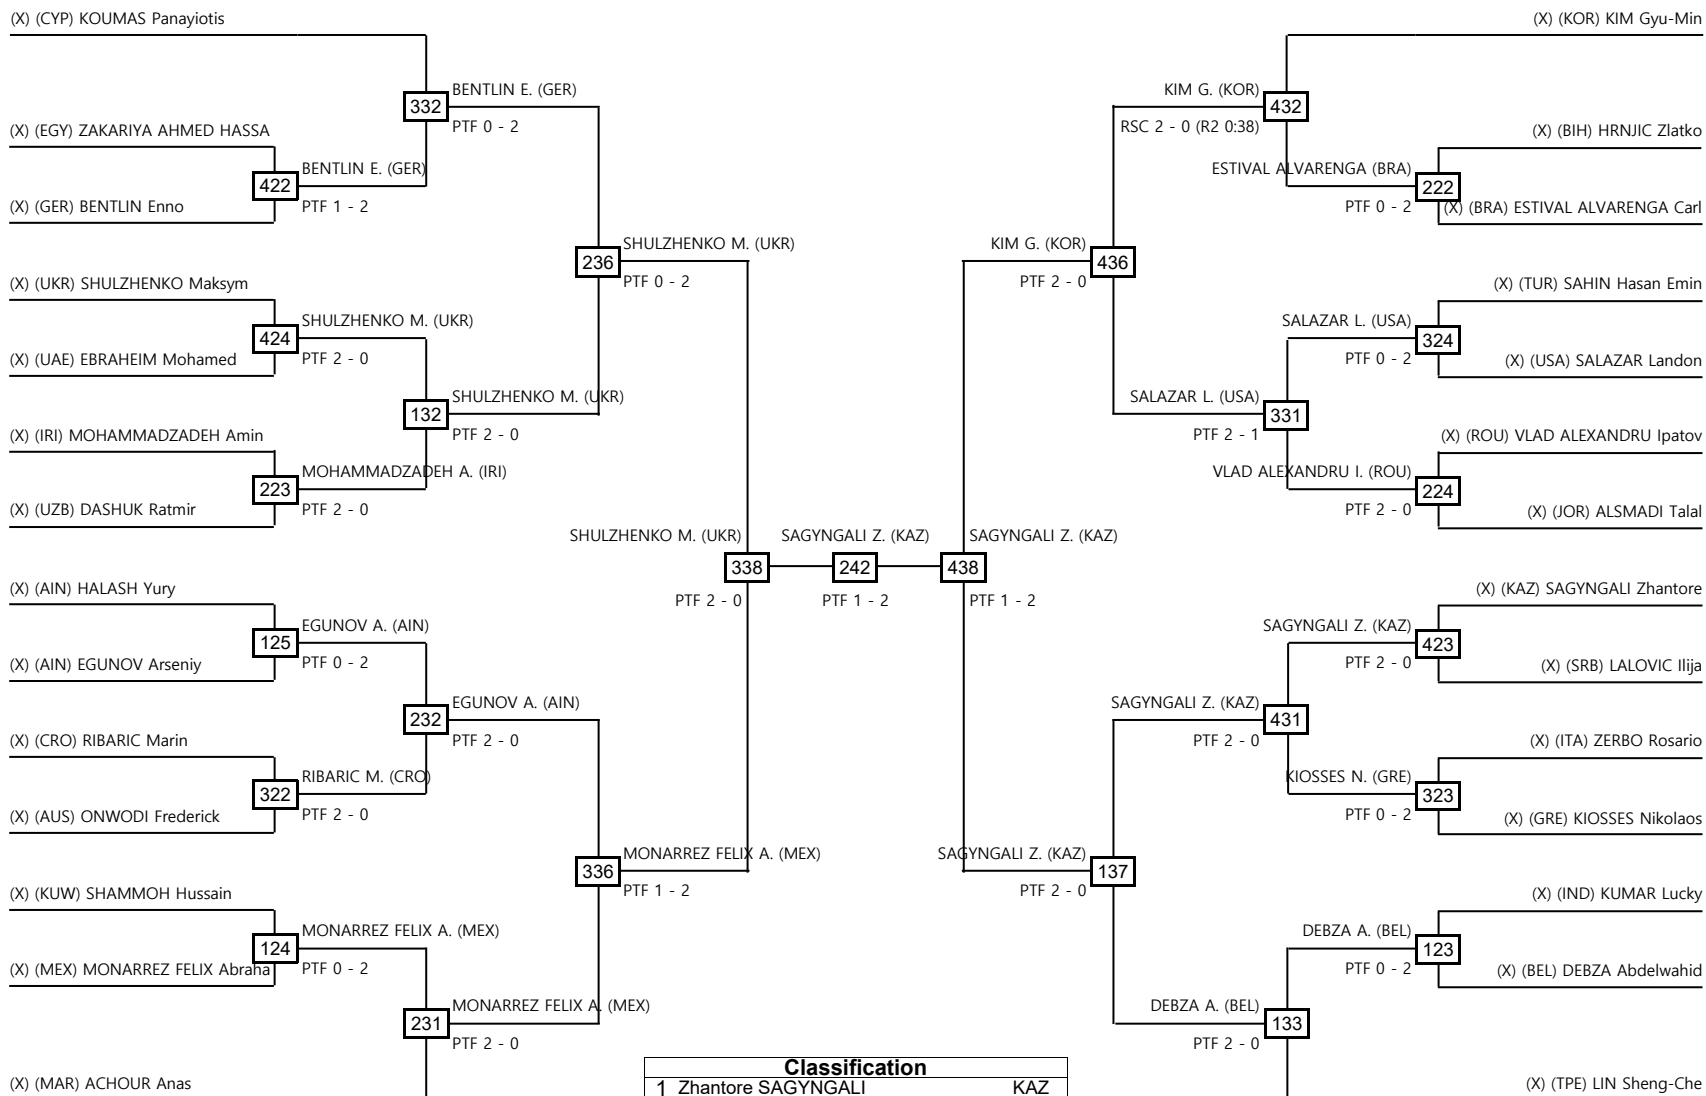

Women -51kg Contestants: 40

Round of 64 Round of 32 Round of 16 Quarterfinals Semifinals Final Semifinals Quarterfinals Round of 16 Round of 32 Round of 64

LEGEND RSC: Win by Referee Stop the contest WDR: Win by Withdrawal DQB: Win by Disqualification for unsportsmanlike behavior
 (x): Seed PTF: Win by final score DSQ: Win by disqualification R: Round

Men +65kg Contestants: 28

Round of 32 Round of 16 Quarterfinals Semifinals Final Semifinals Quarterfinals Round of 16 Round of 32

LEGEND RSC: Win by Referee Stop the contest WDR: Win by Withdrawal DQB: Win by Disqualification for unsportsmanlike behavior
(x): Seed PTF: Win by final score DSQ: Win by disqualification R: Round