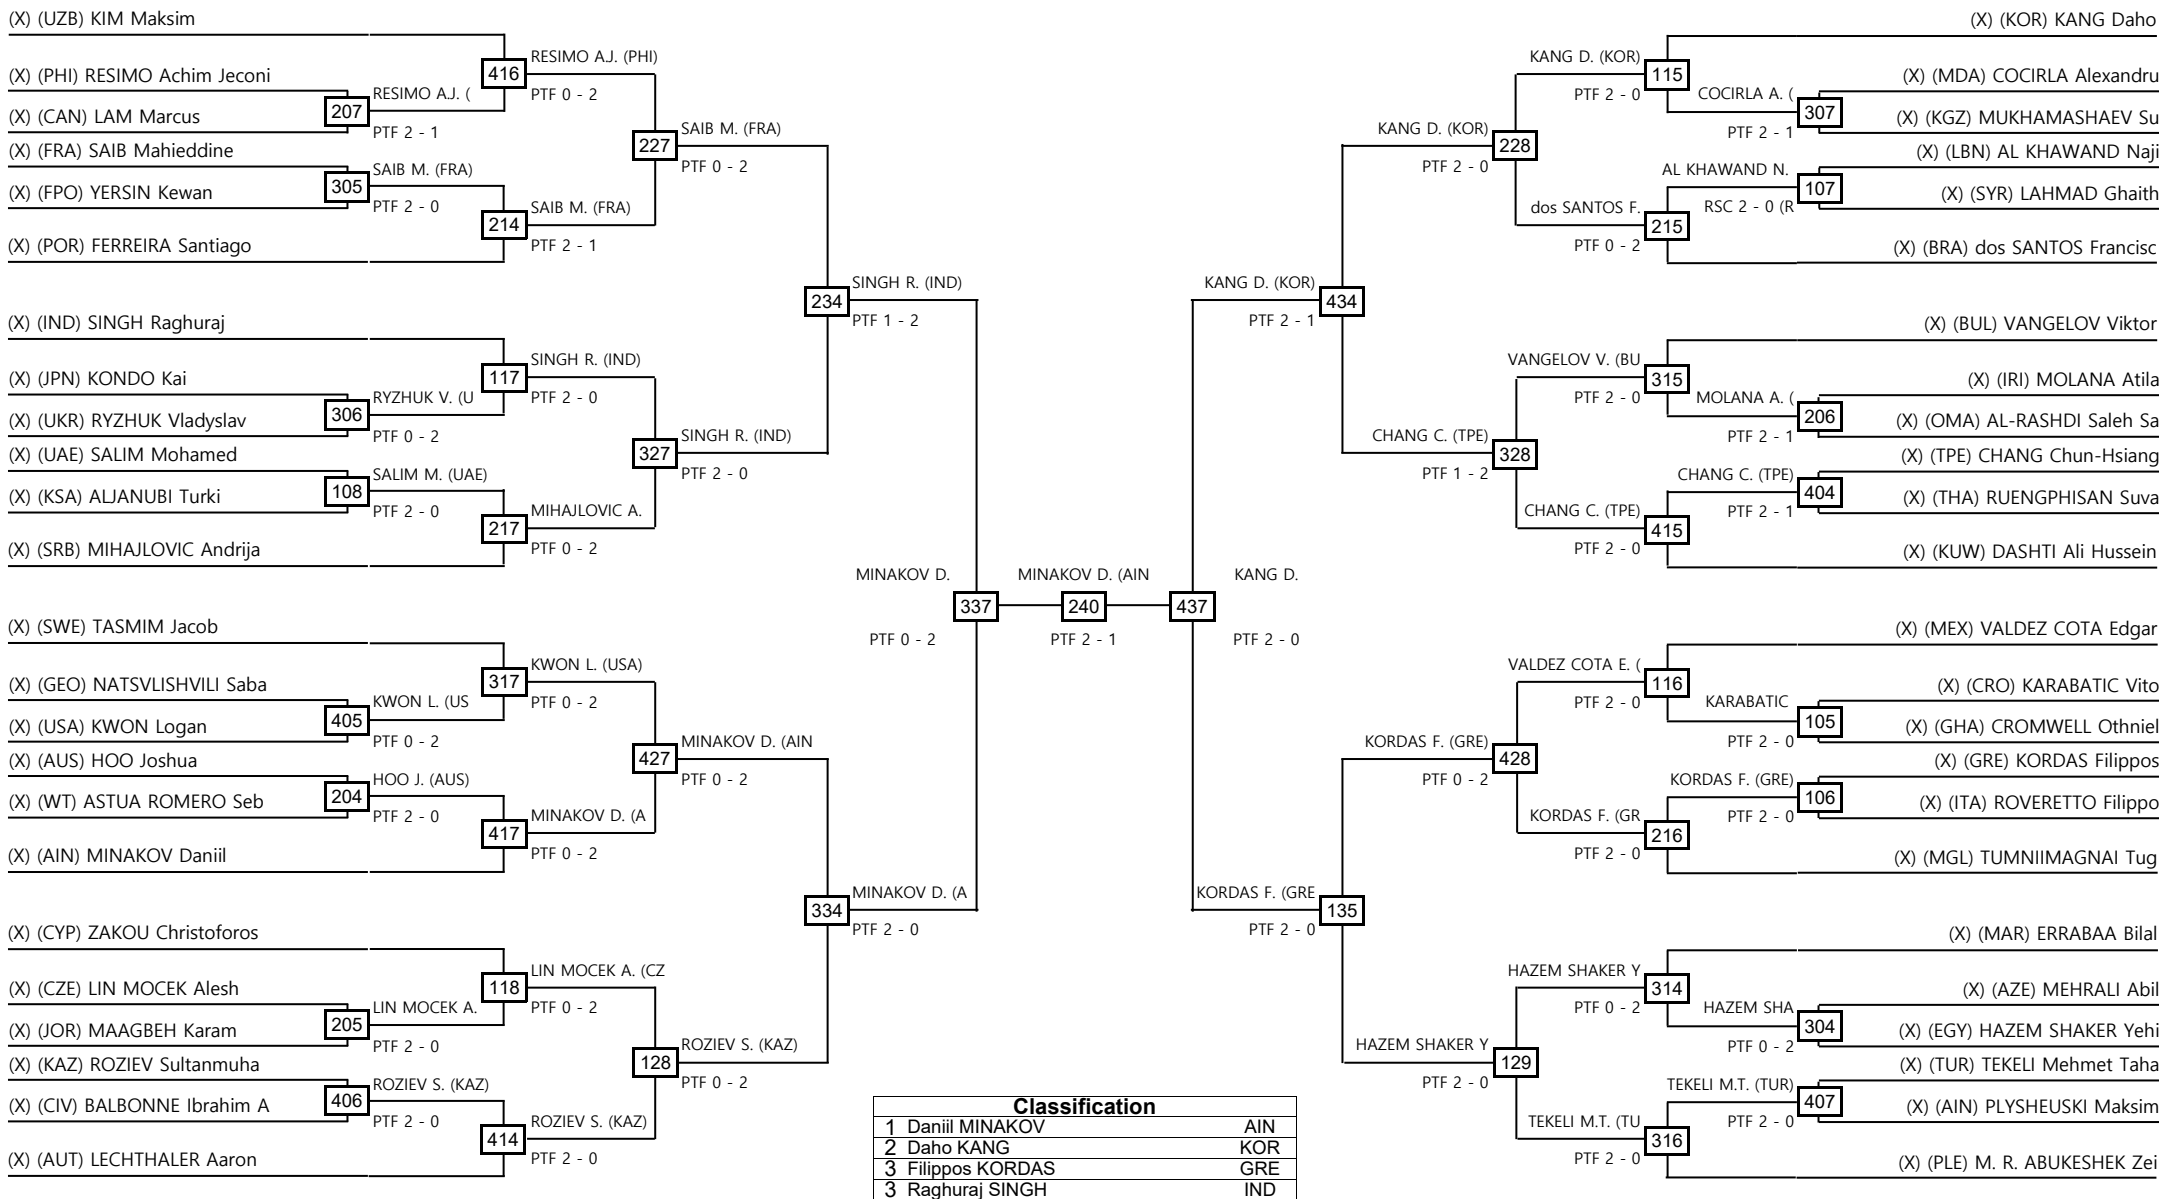

Women -47kg Contestants: 45

Round of 64 Round of 32 Round of 16 Quarterfinals Semifinals Final Semifinals Quarterfinals Round of 16 Round of 32 Round of 64

LEGEND RSC: Win by Referee Stop the contest WDR: Win by Withdrawal DQB: Win by Disqualification for unsportsmanlike behavior
 (x): Seed PTF: Win by final score DSQ: Win by disqualification R: Round

Men -45kg Contestants: 48

Round of 64 Round of 32 Round of 16 Quarterfinals Semifinals Final Semifinals Quarterfinals Round of 16 Round of 32 Round of 64

LEGEND RSC: Win by Referee Stop the contest WDR: Win by Withdrawal DQB: Win by Disqualification for unsportsmanlike behavior
 (x): Seed PTF: Win by final score DSQ: Win by disqualification R: Round

Women -51kg Contestants: 40

Round of 64 Round of 32 Round of 16 Quarterfinals Semifinals Final Semifinals Quarterfinals Round of 16 Round of 32 Round of 64

LEGEND RSC: Win by Referee Stop the contest WDR: Win by Withdrawal DQB: Win by Disqualification for unsportsmanlike behavior
 (x): Seed PTF: Win by final score DSQ: Win by disqualification R: Round

Men +65kg Contestants: 28

Round of 32 Round of 16 Quarterfinals Semifinals Final Semifinals Quarterfinals Round of 16 Round of 32

LEGEND RSC: Win by Referee Stop the contest WDR: Win by Withdrawal DQB: Win by Disqualification for unsportsmanlike behavior
(x): Seed PTF: Win by final score DSQ: Win by disqualification R: Round