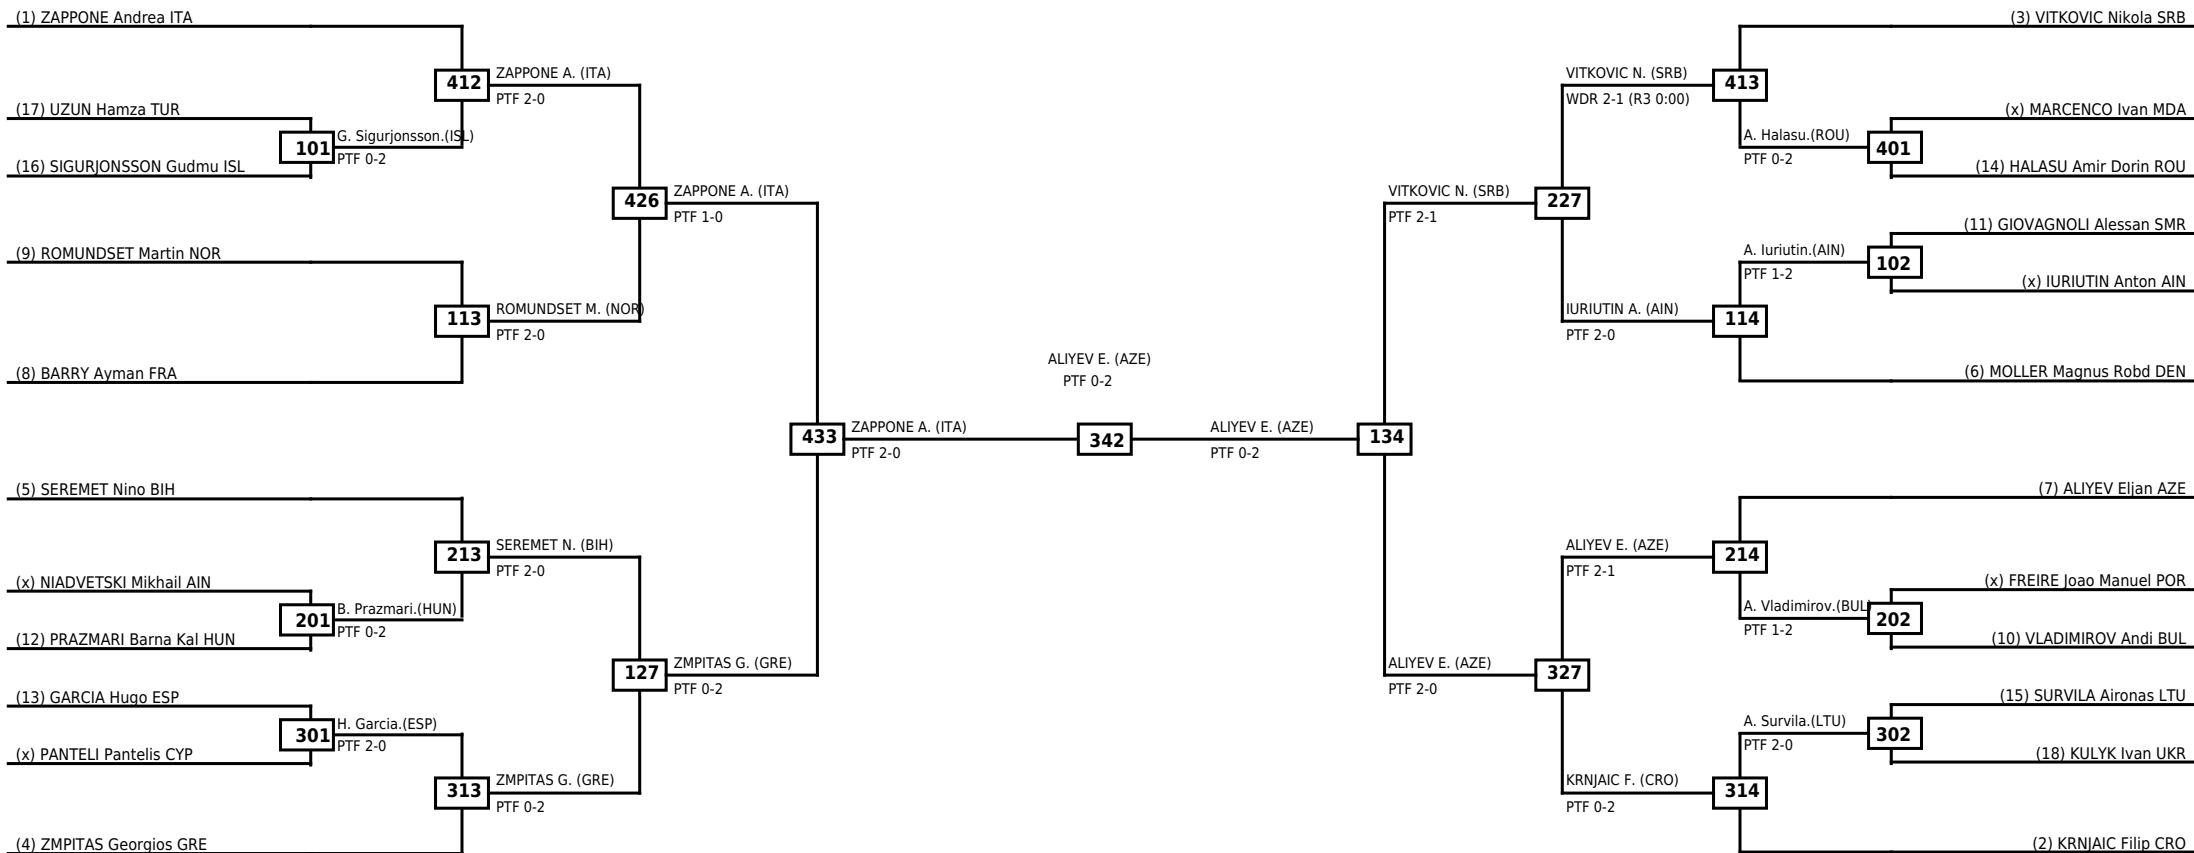

Round of 32 Round of 16 Quarterfinals Semifinals Final Quarterfinals Round of 16 Round of 32

Classification
1 ALIYEV Eljan AZE
2 ZAPPONE Andrea ITA
3 ZMPITAS Georgios GRE
3 VITKOVIC Nikola SRB

LEGEND RSC: Win by Referee stops contest WDR: Win by Withdrawal DQB: Win by Disqualification for Unsportsmanlike behavior
(x)Seed PTF: Win by Final score DSQ: Win by Disqualification R: Round

Round of 32 Round of 16 Quarterfinals Semifinals Final Quarterfinals Round of 16 Round of 32

Classification
1 CHEKALIN Aleksandr AIN
2 HAKOBYAN Alexander ESP
3 GOGOBERIDZE Nika GEO
3 NIKOLAOU Nikolas CYP

LEGEND RSC: Win by Referee stops contest WDR: Win by Withdrawal DQB: Win by Disqualification for Unsportsmanlike behavior
(x)Seed PTF: Win by Final score DSQ: Win by Disqualification R: Round

Round of 32 Round of 16 Quarterfinals Semifinals Final Semifinals Quarterfinals Round of 16 Round of 32

Round of 32 Round of 16 Quarterfinals Semifinals Final Quarterfinals Round of 16 Round of 32

Classification
1 KOSEOGLU Elifnaz TUR
2 SEVIC Andjela SRB
3 KUCHYNA Viktoriia UKR
3 MIKHALCHUK Palina AIN

LEGEND RSC: Win by Referee stops contest WDR: Win by Withdrawal DQB: Win by Disqualification for Unsportsmanlike behavior
(x)Seed PTF: Win by Final score DSQ: Win by Disqualification R: Round