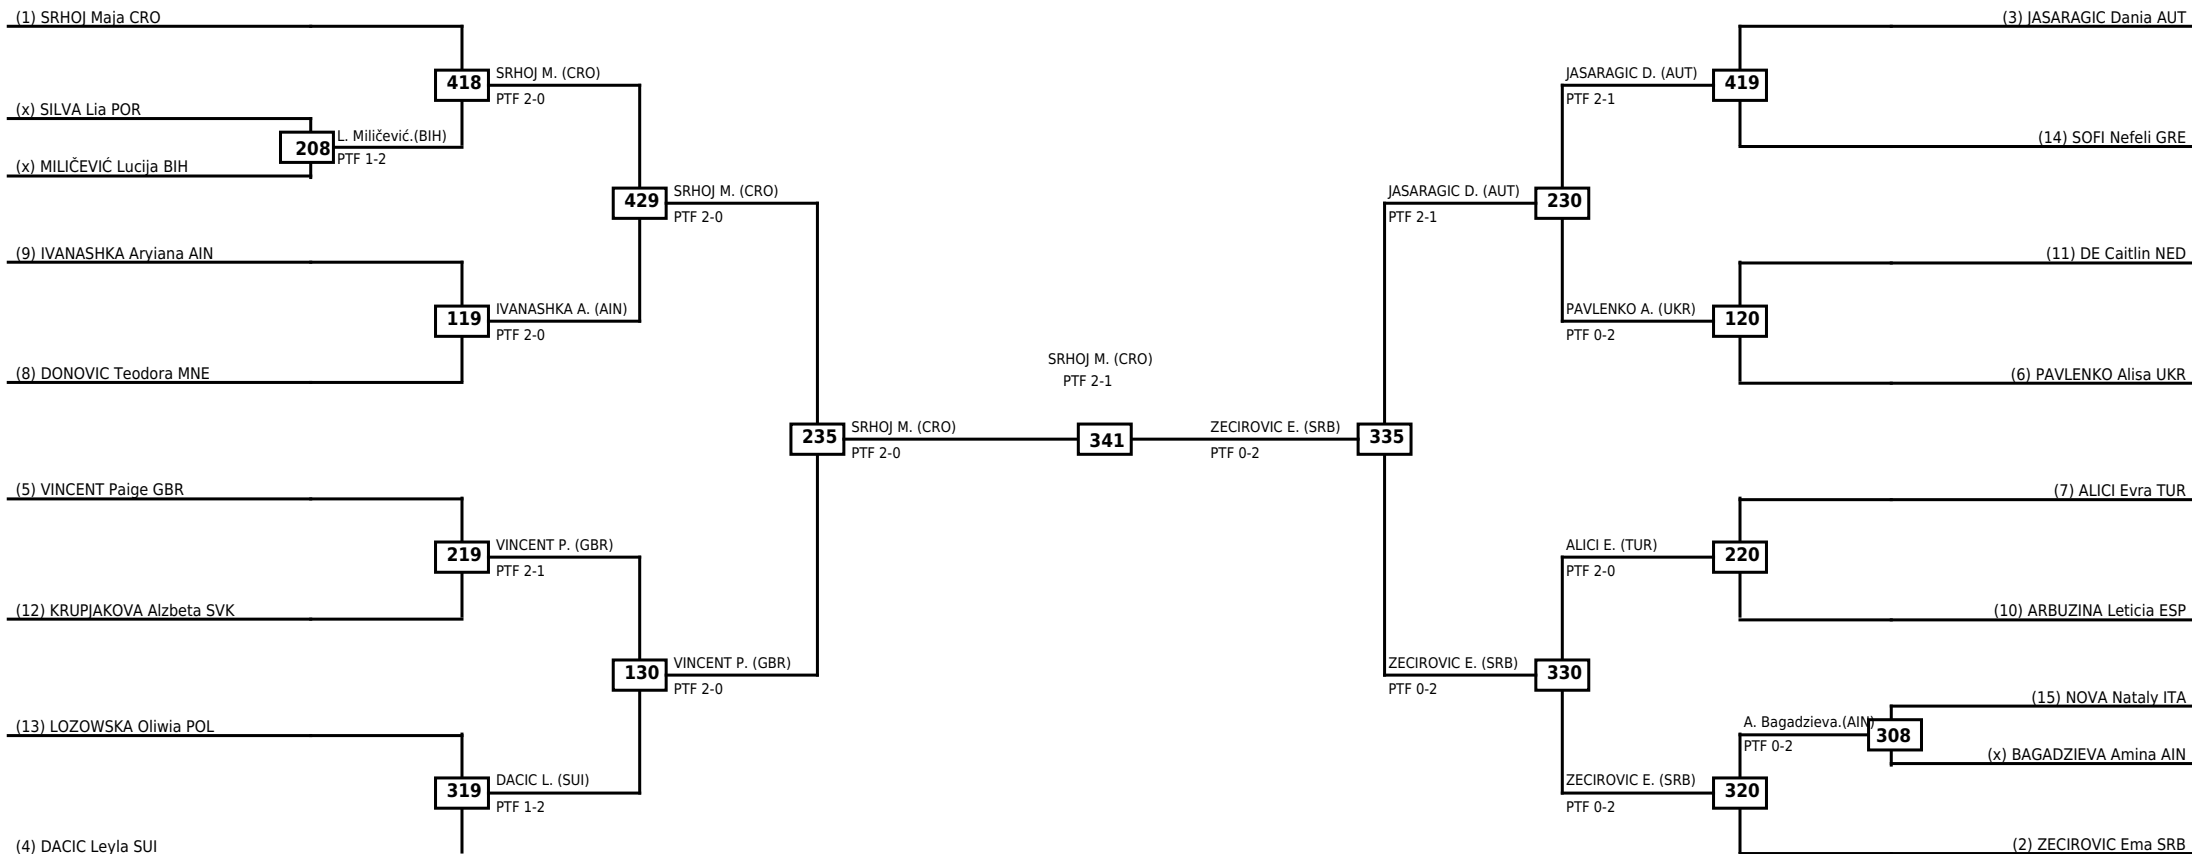

Round of 32 Round of 16 Quarterfinals Semifinals Final Quarterfinals Round of 16 Round of 32

Classification
1 ALIYEV Eljan AZE
2 ZAPPONE Andrea ITA
3 ZMPITAS Georgios GRE
3 VITKOVIC Nikola SRB

LEGEND RSC: Win by Referee stops contest WDR: Win by Withdrawal DQB: Win by Disqualification for Unsportsmanlike behavior
(x)Seed PTF: Win by Final score DSQ: Win by Disqualification R: Round

Round of 32 Round of 16 Quarterfinals Semifinals Final Quarterfinals Round of 16 Round of 32

Classification
1 CHEKALIN Aleksandr AIN
2 HAKOBYAN Alexander ESP
3 GOGOBERIDZE Nika GEO
3 NIKOLAOU Nikolas CYP

LEGEND RSC: Win by Referee stops contest WDR: Win by Withdrawal DQB: Win by Disqualification for Unsportsmanlike behavior
(x)Seed PTF: Win by Final score DSQ: Win by Disqualification R: Round

Round of 32 Round of 16 Quarterfinals Semifinals Final Semifinals Quarterfinals Round of 16 Round of 32

Round of 32 Round of 16 Quarterfinals Semifinals Final Quarterfinals Round of 16 Round of 32

Classification
1 KOSEOGLU Elifnaz TUR
2 SEVIC Andjela SRB
3 KUCHYNA Viktoriia UKR
3 MIKHALCHUK Palina AIN

LEGEND RSC: Win by Referee stops contest WDR: Win by Withdrawal DQB: Win by Disqualification for Unsportsmanlike behavior
(x)Seed PTF: Win by Final score DSQ: Win by Disqualification R: Round