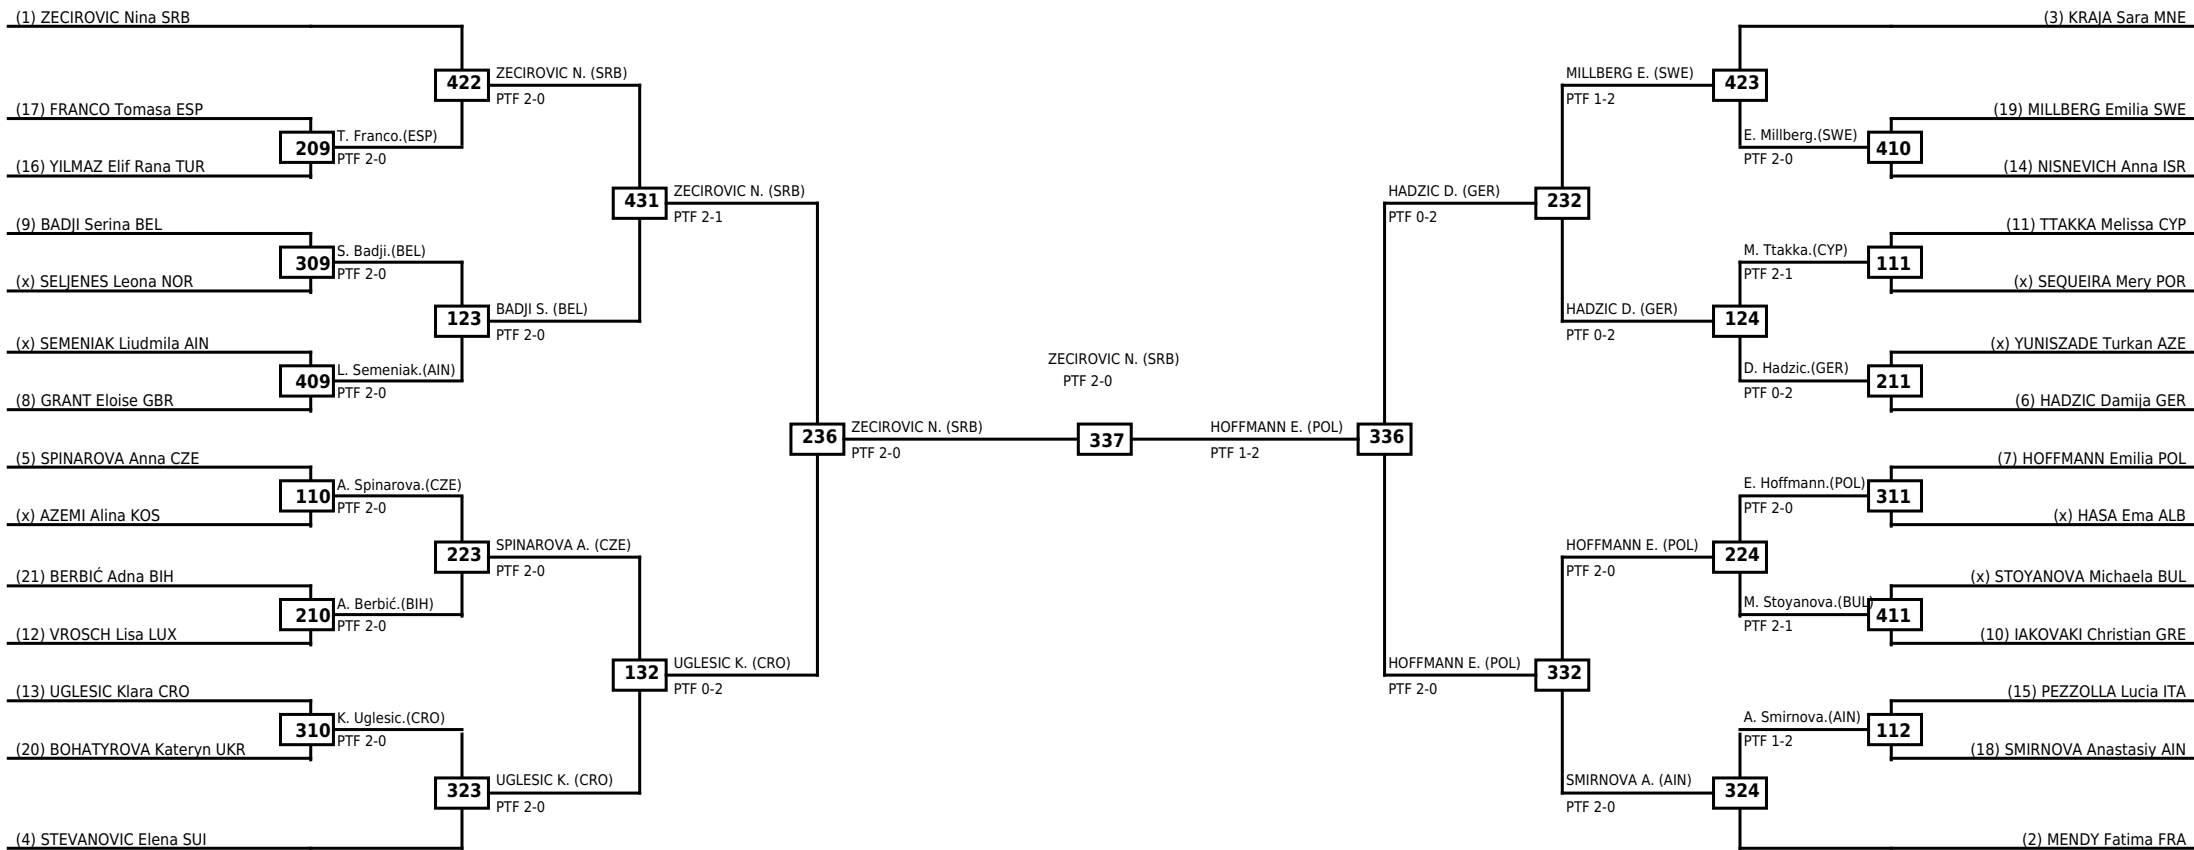

Round of 32   Round of 16   Quarterfinals   Semifinals   Final   Quarterfinals   Round of 16   Round of 32

Classification
1 ZECIROVIC Nina SRB
2 HOFFMANN Emilia POL
3 HADZIC Damija GER
3 UGLEŠIĆ Klara CRO

LEGEND RSC: Win by Referee stops contest   WDR: Win by Withdrawal   DQB: Win by Disqualification for Unsportsmanlike behavior
(x)Seed   PTF: Win by Final score   DSQ: Win by Disqualification   R: Round