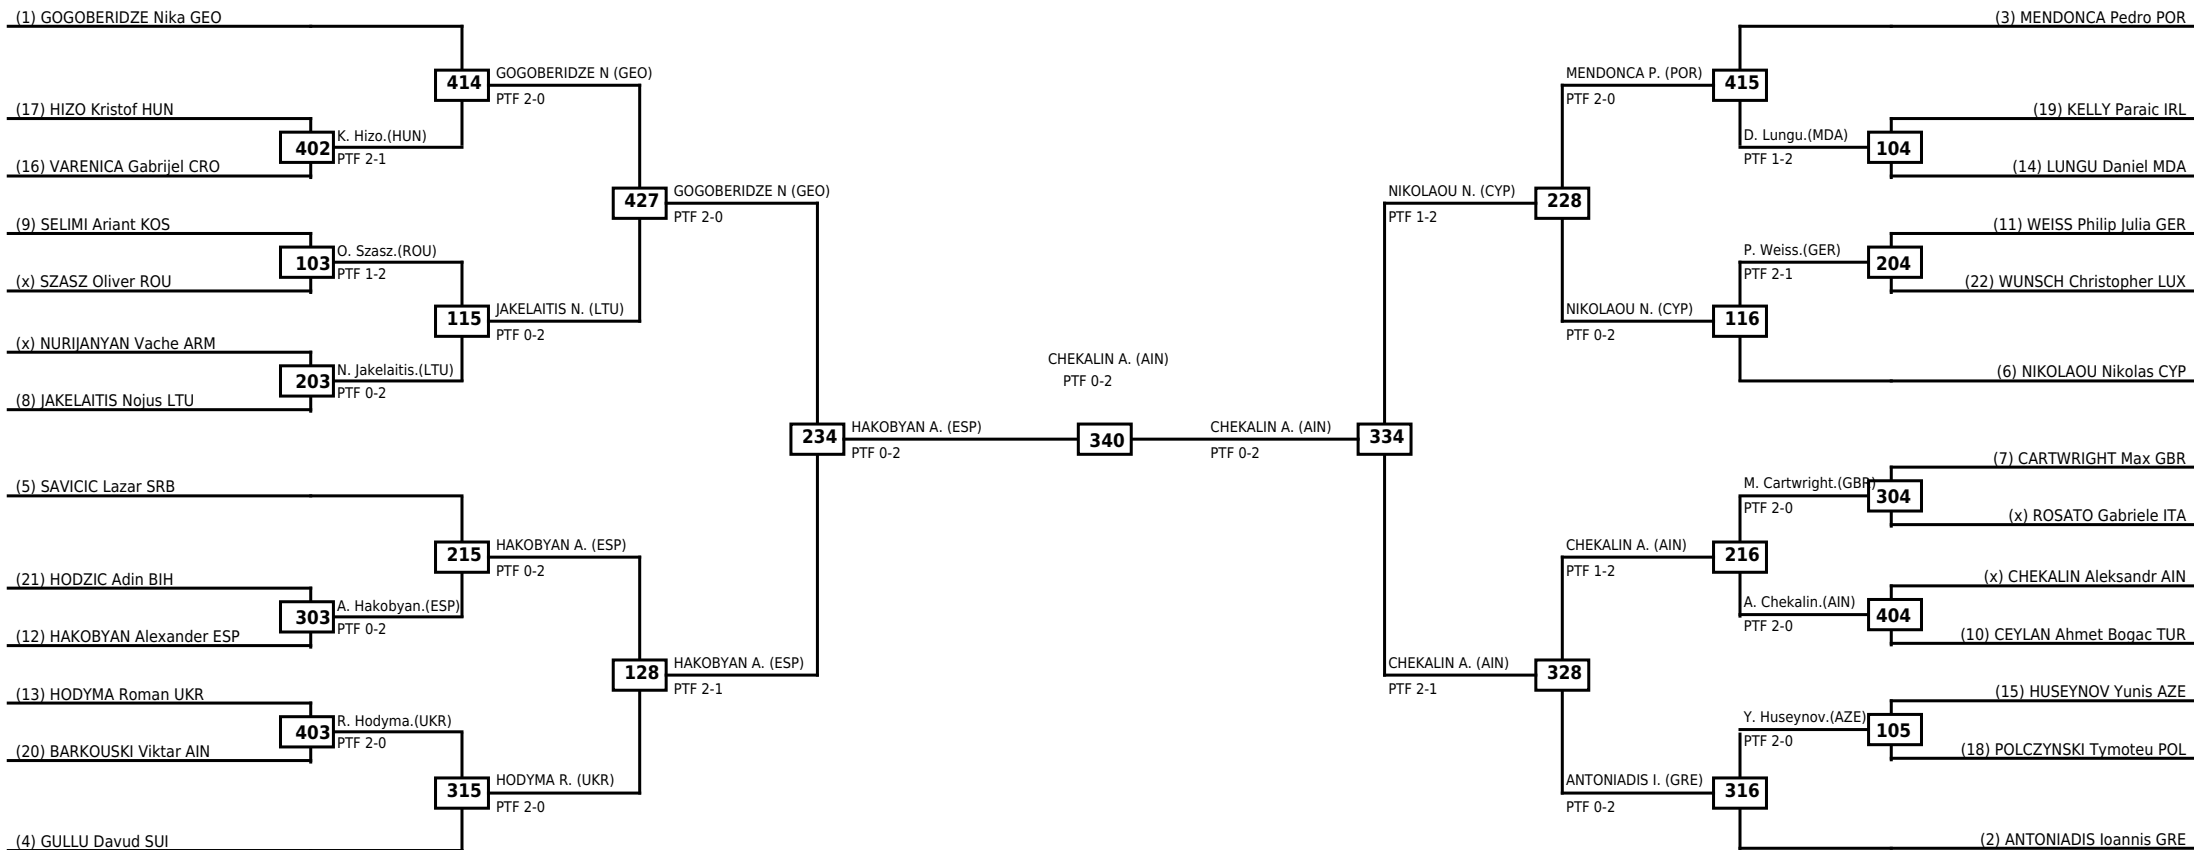

Round of 32 Round of 16 Quarterfinals Semifinals Final Quarterfinals Round of 16 Round of 32

Classification
1 ALIYEV Eljan AZE
2 ZAPPONE Andrea ITA
3 ZMPITAS Georgios GRE
3 VITKOVIC Nikola SRB

LEGEND RSC: Win by Referee stops contest WDR: Win by Withdrawal DQB: Win by Disqualification for Unsportsmanlike behavior
(x)Seed PTF: Win by Final score DSQ: Win by Disqualification R: Round

Round of 32 Round of 16 Quarterfinals Semifinals Final Quarterfinals Round of 16 Round of 32

Classification
1 CHEKALIN Aleksandr AIN
2 HAKOBYAN Alexander ESP
3 GOGOBERIDZE Nika GEO
3 NIKOLAOU Nikolas CYP

LEGEND RSC: Win by Referee stops contest WDR: Win by Withdrawal DQB: Win by Disqualification for Unsportsmanlike behavior
(x)Seed PTF: Win by Final score DSQ: Win by Disqualification R: Round

Round of 32 Round of 16 Quarterfinals Semifinals Final Semifinals Quarterfinals Round of 16 Round of 32

Round of 32 Round of 16 Quarterfinals Semifinals Final Quarterfinals Round of 16 Round of 32

Classification
1 KOSEOGLU Elifnaz TUR
2 SEVIC Andjela SRB
3 KUCHYNA Viktoriia UKR
3 MIKHALCHUK Palina AIN

LEGEND RSC: Win by Referee stops contest WDR: Win by Withdrawal DQB: Win by Disqualification for Unsportsmanlike behavior
(x)Seed PTF: Win by Final score DSQ: Win by Disqualification R: Round