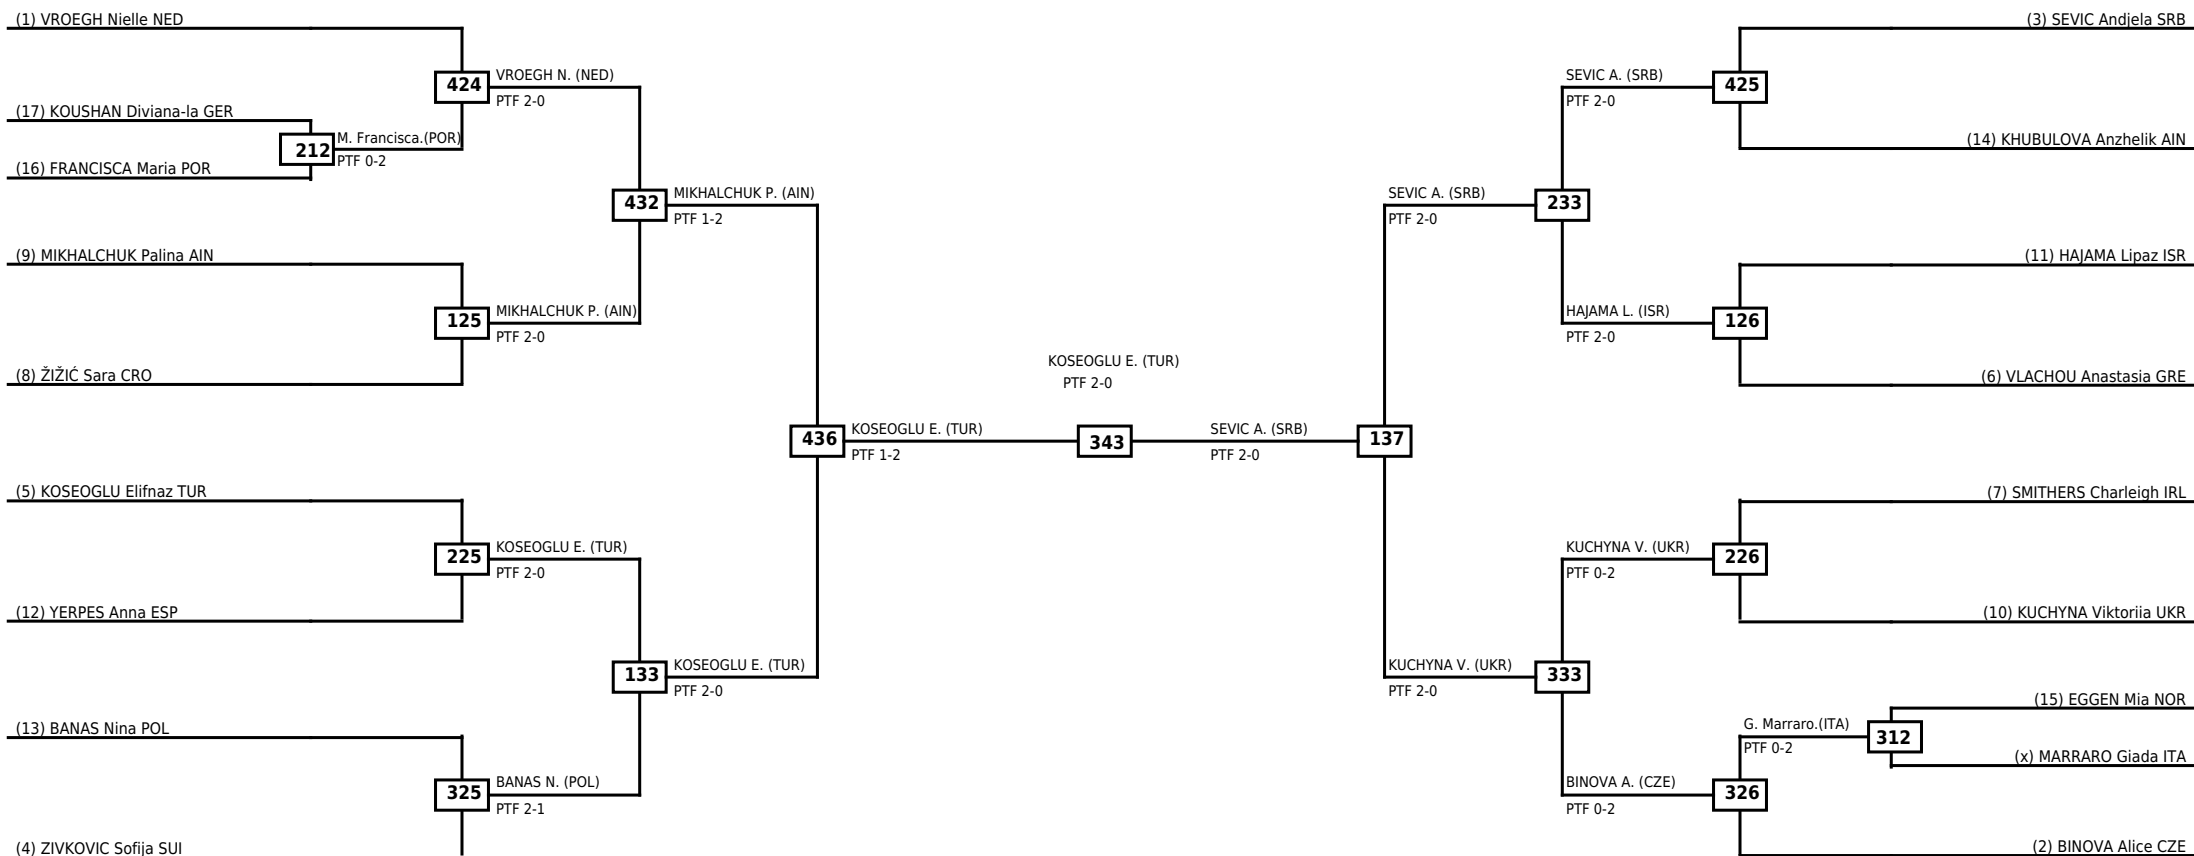

Round of 32 Round of 16 Quarterfinals Semifinals Final Semifinals Quarterfinals Round of 16 Round of 32

Classification
1 RANKOV Vanja SRB
2 BROMBERGER Lamprini GRE
3 HRGIC Anja BIH
3 ABRAHAMY Roni ISR

LEGEND RSC: Win by Referee stops contest WDR: Win by Withdrawal DQB: Win by Disqualification for Unsportsmanlike behavior
(x)Seed PTF: Win by Final score DSQ: Win by Disqualification R: Round

Round of 32 Round of 16 Quarterfinals Semifinals Final Quarterfinals Round of 16 Round of 32

Classification
1 ZECIROVIC Nina SRB
2 HOFFMANN Emilia POL
3 HADZIC Damija GER
3 UGLEŠIĆ Klara CRO

LEGEND RSC: Win by Referee stops contest WDR: Win by Withdrawal DQB: Win by Disqualification for Unsportsmanlike behavior
 (x)Seed PTF: Win by Final score DSQ: Win by Disqualification R: Round

Round of 32 Round of 16 Quarterfinals Semifinals Final Quarterfinals Round of 16 Round of 32

Classification
1 KOSEOGLU Elifnaz TUR
2 SEVIC Andjela SRB
3 KUCHYNA Viktoriia UKR
3 MIKHALCHUK Palina AIN

LEGEND RSC: Win by Referee stops contest WDR: Win by Withdrawal DQB: Win by Disqualification for Unsportsmanlike behavior
(x)Seed PTF: Win by Final score DSQ: Win by Disqualification R: Round