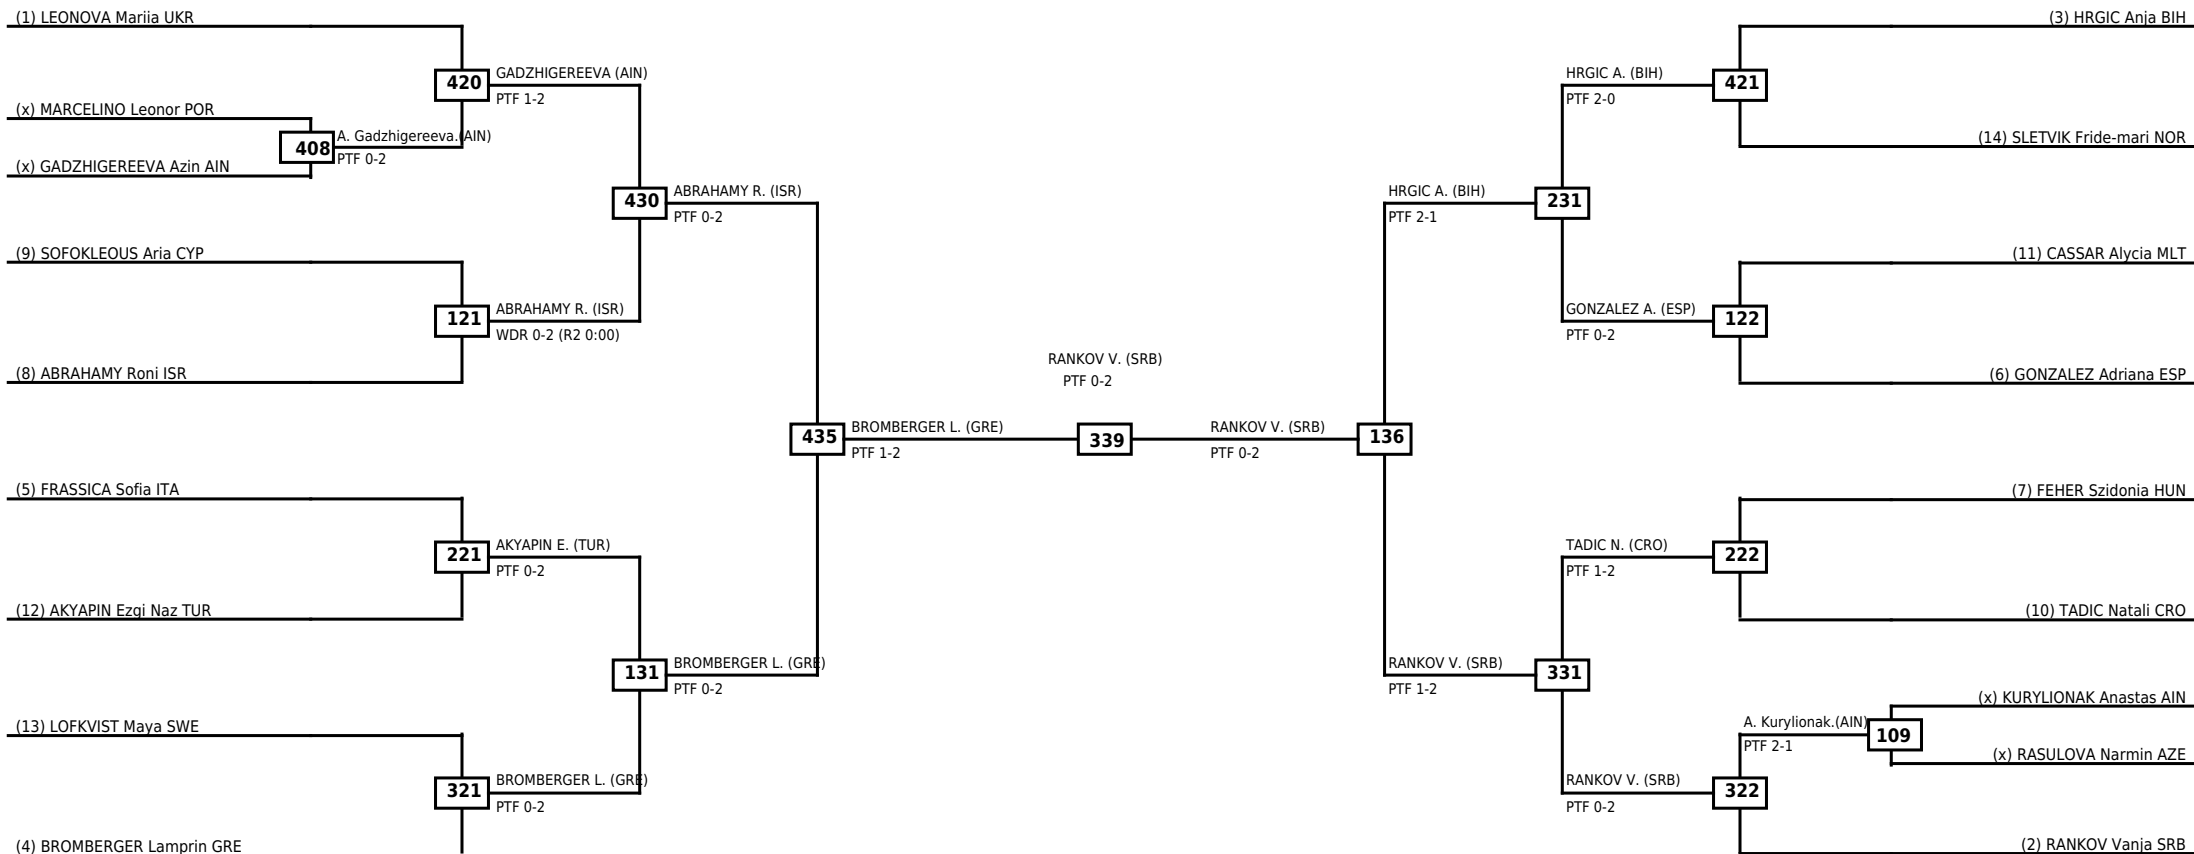

Round of 32 Round of 16 Quarterfinals Semifinals Final Quarterfinals Round of 16 Round of 32

Classification
1 CHEKALIN Aleksandr AIN
2 HAKOBYAN Alexander ESP
3 GOGOBERIDZE Nika GEO
3 NIKOLAOU Nikolas CYP

LEGEND RSC: Win by Referee stops contest WDR: Win by Withdrawal DQB: Win by Disqualification for Unsportsmanlike behavior
(x)Seed PTF: Win by Final score DSQ: Win by Disqualification R: Round

Round of 32 Round of 16 Quarterfinals Semifinals Final Semifinals Quarterfinals Round of 16 Round of 32

Round of 32 Round of 16 Quarterfinals Semifinals Final Semifinals Quarterfinals Round of 16 Round of 32

Classification
1 RANKOV Vanja SRB
2 BROMBERGER Lamprini GRE
3 HRGIC Anja BIH
3 ABRAHAMY Roni ISR

LEGEND RSC: Win by Referee stops contest WDR: Win by Withdrawal DQB: Win by Disqualification for Unsportsmanlike behavior
(x)Seed PTF: Win by Final score DSQ: Win by Disqualification R: Round

Round of 32 Round of 16 Quarterfinals Semifinals Final Quarterfinals Round of 16 Round of 32

Classification
1 KOSEOGLU Elifnaz TUR
2 SEVIC Andjela SRB
3 KUCHYNA Viktoriia UKR
3 MIKHALCHUK Palina AIN

LEGEND RSC: Win by Referee stops contest WDR: Win by Withdrawal DQB: Win by Disqualification for Unsportsmanlike behavior
(x)Seed PTF: Win by Final score DSQ: Win by Disqualification R: Round